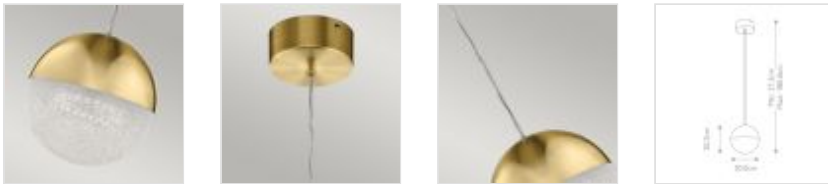

QN-MOONLIT-P-CG

Moonlit LED Mini Pendant - Champagne Gold

DETAILS

FITTING HEIGHT	202mm
GUARANTEE	General 2 Year Guarantee
FITTING HEIGHT	202mm
GUARANTEE	General 2 Year Guarantee

PRODUCT DETAILS

Mini orbs sparkle and shine, bringing the effect of moonlight inside. Cubic Zirconia chips scatter the soft light beautifully. 20.9W integrated LED with 2131 lm output and available with a Champagne Gold finish.