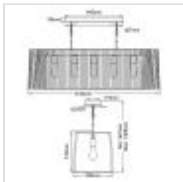

**QN-LINARA-ISLE-BK**  
 Linara 5 Light Linear Chandelier - Black & Natural Brass

DETAILS	
WIDTH	1016mm
FITTING HEIGHT	318mm
PROJECTION/DEPTH	305mm
GUARANTEE	General 2 Year Guarantee
WIDTH	1016mm
FITTING HEIGHT	318mm
PROJECTION/DEPTH	305mm
GUARANTEE	General 2 Year Guarantee