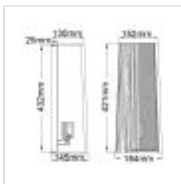

PRODUCT DETAILS

The Natural Brass finish on the Linara is like jewelry to the Matte Black metal slatted shade. When illuminated, this range is a true spectacle adding an intangible texture to the surrounding canvas. A refreshing twist on contemporary and mid-century modern décor.

Quintiesse
(Part of Elstead Lighting Group)
Elstead House
Mill Lane
Alton, GU34 2QJ,
United Kingdom

Phone
+44 (0) 1420 82377

Email
enquiries@quintiesse.com