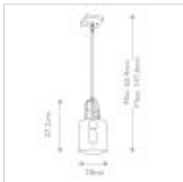

QN-KITNER-P-PN
Kitner 1 Light Pendant - Polished Nickel

DETAILS	
FITTING HEIGHT	372mm
GUARANTEE	General 2 Year Guarantee
FITTING HEIGHT	372mm
GUARANTEE	General 2 Year Guarantee

PRODUCT DETAILS

Generously sized choices make Kitner a standout collection in kitchens and living spaces – anywhere you want to add an updated industrial feel to a room. The mixed finishes on the arms, sockets and subtle details contrast beautifully with the clear seeded glass shades.