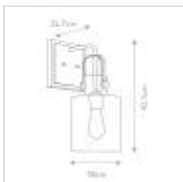

QN-KITNER1-PN
Kitner 1 Light Wall Light - Polished Nickel

DETAILS	
WIDTH	180mm
FITTING HEIGHT	421mm
PROJECTION/DEPTH	257mm
GUARANTEE	General 2 Year Guarantee
WIDTH	180mm
FITTING HEIGHT	421mm
PROJECTION/DEPTH	257mm
GUARANTEE	General 2 Year Guarantee