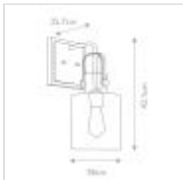

QN-KITNER1-NBR
 Kitner 1 Light Wall Light - Natural Brass

| DETAILS | |
|------------------|--------------------------|
| WIDTH | 180mm |
| FITTING HEIGHT | 421mm |
| PROJECTION/DEPTH | 257mm |
| GUARANTEE | General 2 Year Guarantee |
| WIDTH | 180mm |
| FITTING HEIGHT | 421mm |
| PROJECTION/DEPTH | 257mm |
| GUARANTEE | General 2 Year Guarantee |