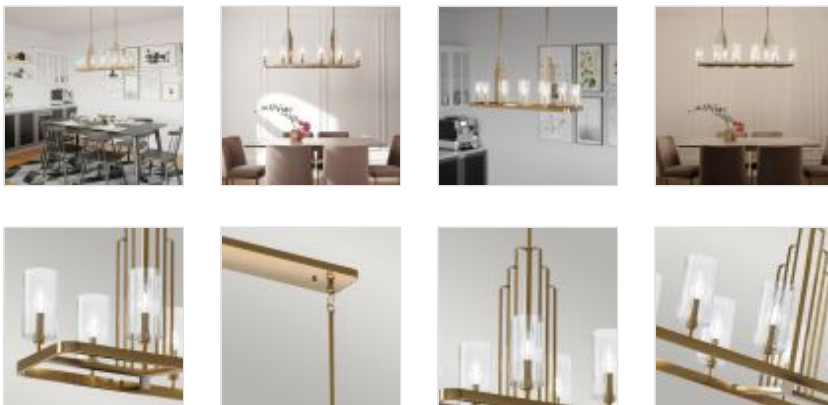

QN-KIMROSE10-BNB

Kimrose 10 Light Linear Chandelier - Brushed Natural Brass

DETAILS	
WIDTH	1137mm
FITTING HEIGHT	449mm
PROJECTION/DEPTH	325mm
GUARANTEE	General 2 Year Guarantee
WIDTH	1137mm
FITTING HEIGHT	449mm
PROJECTION/DEPTH	325mm
GUARANTEE	General 2 Year Guarantee

PRODUCT DETAILS

The Kimrose collection is an Art Deco masterpiece. Its geometric shapes take center stage in a gorgeous Brushed Natural Brass finish. The shades are clear fluted glass, meaning they're ribbed gently with vertical grooves to produce a subtle lighting effect. For lighting without the effect, simply remove the shades.