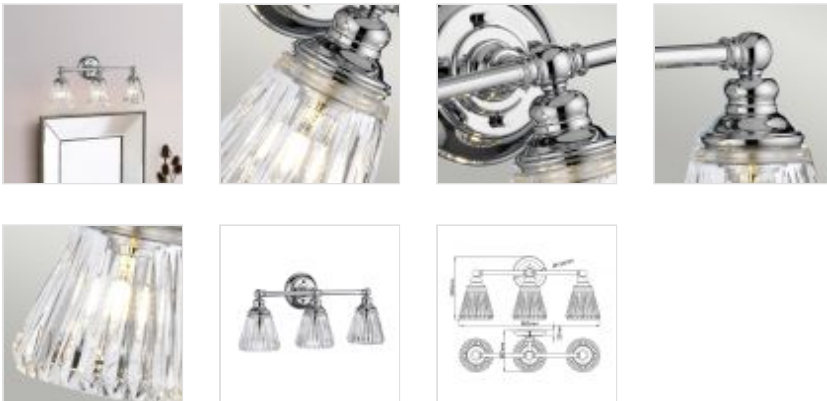

QN-KEYNES3-BATH

Keynes 3 Light Wall Light - Polished Chrome

**DETAILS**

WIDTH	560mm
FITTING HEIGHT	250mm
PROJECTION/DEPTH	167mm
GUARANTEE	General 2 Year Guarantee
WIDTH	560mm
FITTING HEIGHT	250mm
PROJECTION/DEPTH	167mm
GUARANTEE	General 2 Year Guarantee

**PRODUCT DETAILS**

Keynes' distinctive details contrast with its linear cut glass shade to create an updated classical style. This range works equally well facing up or downwards. All of the fittings are IP44 rated for bathrooms and come supplied with LED G9 bulbs.