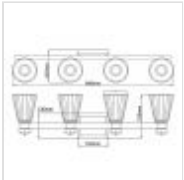

QN-KAYVA4-PN

Kayva LED 4 Arm Dual-lit Wall Light - Polished Nickel

DETAILS	
WIDTH	848mm
FITTING HEIGHT	230mm
PROJECTION/DEPTH	167mm
GUARANTEE	General 2 Year Guarantee
WIDTH	848mm
FITTING HEIGHT	230mm
PROJECTION/DEPTH	167mm
GUARANTEE	General 2 Year Guarantee

**PRODUCT DETAILS**

Inspired by vintage glass decanters found in Paris flea markets. The Kayva series, with in-built dimmable LED technology, radiates French elegance by combining sleek lines with clear faceted glass and a Polished Nickel finish for an updated traditional style. Kayva is IP44 rated and can be used in bathrooms.