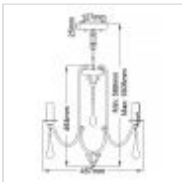

QN-KARLEE3

Karlee 3 Light Chandelier - Classic Pewter

DETAILS

FITTING HEIGHT	464mm
GUARANTEE	General 2 Year Guarantee
FITTING HEIGHT	464mm
GUARANTEE	General 2 Year Guarantee

PRODUCT DETAILS

Sometimes a simple piece of jewelry is all an outfit needs. With the Karlee collection, simple accessorising is our inspiration: antique-style droplets update the traditional style, for a look that's clean and elegant.