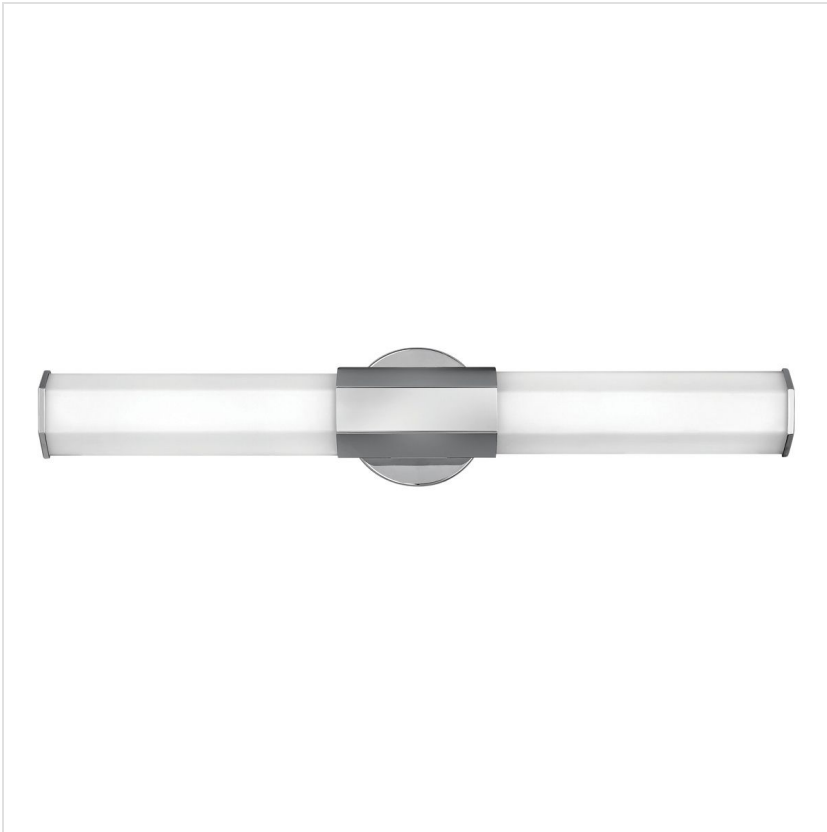

**QN-FACET-LED2-PC-BATH**

Facet Dual LED Wall Light - Polished Chrome

**DETAILS**

<b>WIDTH</b>	127mm
<b>FITTING HEIGHT</b>	659mm
<b>PROJECTION/DEPTH</b>	105mm
<b>GUARANTEE</b>	General 2 Year Guarantee
<b>WIDTH</b>	127mm
<b>FITTING HEIGHT</b>	659mm
<b>PROJECTION/DEPTH</b>	105mm
<b>GUARANTEE</b>	General 2 Year Guarantee

**PRODUCT DETAILS**

For a profile that is unpretentious, yet unforgettable, view all the sides of Facet. Interesting angles combine with a bold center bracelet to create the edgy and contemporary look. Hexagonal etched glass is showcased by a Polished Chrome center and end caps of the same shape, while the Invisi mount system remains unseen to simply highlight the superior style. Fitted with an integral LED module and crafted to IP44 spec, this head-turner is a great fit for bathroom use too.