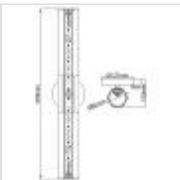

**QN-FACET-LED2-HB-BATH**

Facet Dual LED Wall Light - Heritage Brass

**DETAILS**

<b>WIDTH</b>	127mm
<b>FITTING HEIGHT</b>	659mm
<b>PROJECTION/DEPTH</b>	105mm
<b>GUARANTEE</b>	General 2 Year Guarantee
<b>WIDTH</b>	127mm
<b>FITTING HEIGHT</b>	659mm
<b>PROJECTION/DEPTH</b>	105mm
<b>GUARANTEE</b>	General 2 Year Guarantee

**PRODUCT DETAILS**

For a profile that is unpretentious, yet unforgettable, view all the sides of Facet. Interesting angles combine with a bold center bracelet to create the edgy and contemporary look. Hexagonal etched glass is showcased by a Heritage Brass center and end caps of the same shape, while the Invisi mount system remains unseen to simply highlight the superior style. Fitted with an integral LED module and crafted to IP44 spec, this head-turner is a great fit for bathroom use too.