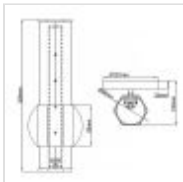

**QN-FACET-LED1-PC-BATH**

Facet Single LED Wall Light - Polished Chrome

**DETAILS**

<b>WIDTH</b>	127mm
<b>FITTING HEIGHT</b>	356mm
<b>PROJECTION/DEPTH</b>	105mm
<b>GUARANTEE</b>	General 2 Year Guarantee
<b>WIDTH</b>	127mm
<b>FITTING HEIGHT</b>	356mm
<b>PROJECTION/DEPTH</b>	105mm
<b>GUARANTEE</b>	General 2 Year Guarantee

**PRODUCT DETAILS**

For a profile that is unpretentious, yet unforgettable, view all the sides of Facet. Interesting angles combine with a bold center bracelet to create the edgy and contemporary look. Hexagonal etched glass is showcased by a Polished Chrome center and end caps of the same shape, while the Invisi mount system remains unseen to simply highlight the superior style. Fitted with an integral LED module and crafted to IP44 spec, this head-turner is a great fit for bathroom use too.