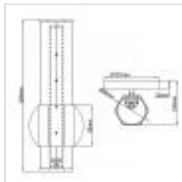

**QN-FACET-LED1-HB-BATH**

Facet Single LED Wall Light - Heritage Brass

**DETAILS**

<b>WIDTH</b>	127mm
<b>FITTING HEIGHT</b>	356mm
<b>PROJECTION/DEPTH</b>	105mm
<b>GUARANTEE</b>	General 2 Year Guarantee
<b>WIDTH</b>	127mm
<b>FITTING HEIGHT</b>	356mm
<b>PROJECTION/DEPTH</b>	105mm
<b>GUARANTEE</b>	General 2 Year Guarantee

**PRODUCT DETAILS**

For a profile that is unpretentious, yet unforgettable, view all the sides of Facet. Interesting angles combine with a bold center bracelet to create the edgy and contemporary look. Hexagonal etched glass is showcased by a Heritage Brass center and end caps of the same shape, while the Invisi mount system remains unseen to simply highlight the superior style. Fitted with an integral LED module and crafted to IP44 spec, this head-turner is a great fit for bathroom use too.