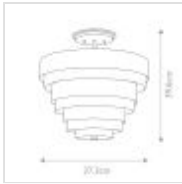

QN-ECHELON-SF

Echelon 3 Light Semi-flush - Heritage Brass

DETAILS	
FITTING HEIGHT	396mm
GUARANTEE	General 2 Year Guarantee
FITTING HEIGHT	396mm
GUARANTEE	General 2 Year Guarantee

PRODUCT DETAILS

Breathing inspiration drawn from the classic style of Art Deco, Echelon, from Hinkley's Lisa McDennon Collection, is a multi-tier style in a gleaming Heritage Brass finish with alternating rings of faux alabaster.