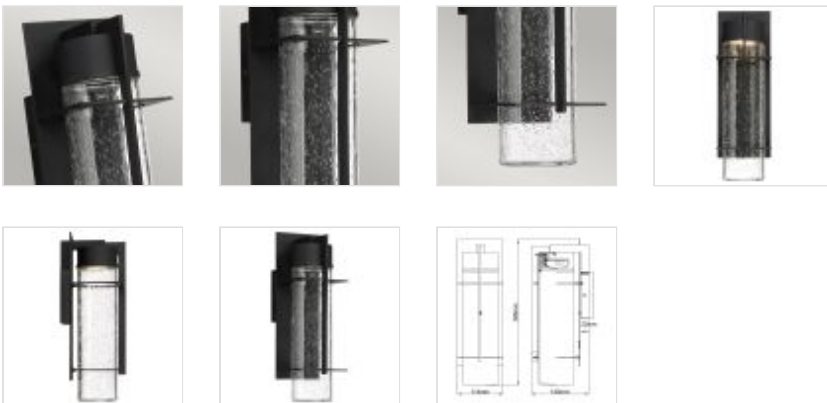

**QN-EAMES-LED-M-EK**

Eames Medium LED Wall Lantern - Earth Black

**DETAILS**

<b>WIDTH</b>	114mm
<b>FITTING HEIGHT</b>	366mm
<b>PROJECTION/DEPTH</b>	145mm
<b>GUARANTEE</b>	3 Year Anti Corrosion Guarantee
<b>WIDTH</b>	114mm
<b>FITTING HEIGHT</b>	366mm
<b>PROJECTION/DEPTH</b>	145mm
<b>GUARANTEE</b>	3 Year Anti Corrosion Guarantee

**PRODUCT DETAILS**

Crafted from Aluminium and finished in Earth Black, Eames medium lantern shows off both clean, modern design and integrated LED technology, making this a great addition to newer style exteriors. When illuminated, the clear seeded glass comes to life and is sure to captivate. IP44 rated.