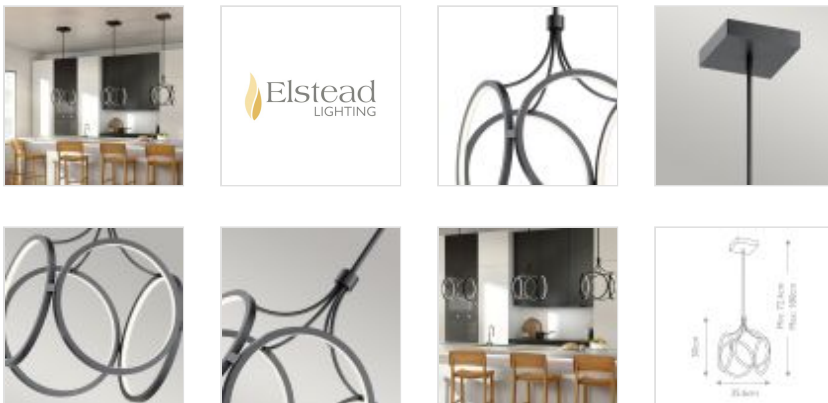

QN-CIRI-P-MBK
Ciri LED Pendant - Matte Black

DETAILS	
FITTING HEIGHT	500mm
GUARANTEE	General 2 Year Guarantee
FITTING HEIGHT	500mm
GUARANTEE	General 2 Year Guarantee

PRODUCT DETAILS

The Ciri LED pendant offers a soft-modern take on a classic cage-pendant. Delicate circles of dimmable LED lights are hidden within the fixture, creating an invisible light source that fills the circles with light for an airy feel. This beautiful pendant pairs well with mid-century, urban, retro, and modern styles. Available in Matte Black.