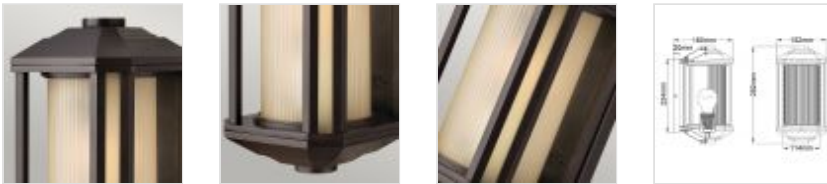

QN-CASTELLE-S-BZ

Castelle 1 Light Small Wall Lantern - Bronze

**DETAILS**

WIDTH	152mm
FITTING HEIGHT	292mm
PROJECTION/DEPTH	180mm
GUARANTEE	3 Year Anti Corrosion Guarantee
WIDTH	152mm
FITTING HEIGHT	292mm
PROJECTION/DEPTH	180mm
GUARANTEE	3 Year Anti Corrosion Guarantee

**PRODUCT DETAILS**

Castelle's transitional style in cast aluminum features clean lines and a ribbed etched glass cylinder accented by etched corner panels, adding to its sophisticated look. Available in a Bronze finish with amber glass and IP44 rated.