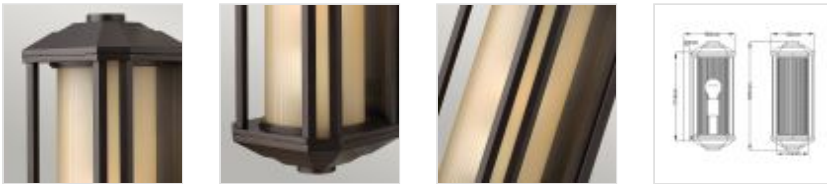

**QN-CASTELLE-M-BZ**

Castelle 1 Light Medium Wall Lantern - Bronze

**DETAILS**

<b>WIDTH</b>	152mm
<b>FITTING HEIGHT</b>	383mm
<b>PROJECTION/DEPTH</b>	180mm
<b>GUARANTEE</b>	3 Year Anti Corrosion Guarantee
<b>WIDTH</b>	152mm
<b>FITTING HEIGHT</b>	383mm
<b>PROJECTION/DEPTH</b>	180mm
<b>GUARANTEE</b>	3 Year Anti Corrosion Guarantee

**PRODUCT DETAILS**

Castelle's transitional style in cast aluminum features clean lines and a ribbed etched glass cylinder accented by etched corner panels, adding to its sophisticated look. Available in a Bronze finish with amber glass and IP44 rated.