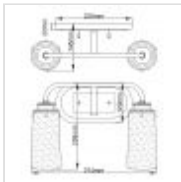

QN-BRAELYN2-BB

Braelyn 2 Light Wall Light - Brushed Brass

DETAILS

WIDTH	374mm
FITTING HEIGHT	259mm
PROJECTION/DEPTH	145mm
GUARANTEE	General 2 Year Guarantee
WIDTH	374mm
FITTING HEIGHT	259mm
PROJECTION/DEPTH	145mm
GUARANTEE	General 2 Year Guarantee

PRODUCT DETAILS

There's so much to love about the reclaimed style of this 2 light bath light from the Braelyn collection. The vintage industrial design is punctuated with Clear Seedy Glass shades, reminiscent of glass jars that were a staple of 19th century American life. The Brushed Brass finish enhances this style.