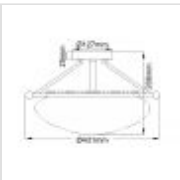

QN-BELLE-SF-PN

Belle 3 Light Semi-Flush - Polished Nickel

DETAILS

FITTING HEIGHT	266mm
GUARANTEE	General 2 Year Guarantee
FITTING HEIGHT	266mm
GUARANTEE	General 2 Year Guarantee

**PRODUCT DETAILS**

The distinctive shape of the decorative glass vessel gives this Belle 3 light semi flush ceiling light it's pretty style. Clear seeded glass combines with the clean Polished Nickel arms, creating a style that works well in rooms with an updated traditional décor.