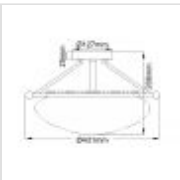

**QN-BELLE-SF-OZ**

Belle 3 Light Semi-Flush - Olde Bronze

**DETAILS**

<b>FITTING HEIGHT</b>	266mm
<b>GUARANTEE</b>	General 2 Year Guarantee
<b>FITTING HEIGHT</b>	266mm
<b>GUARANTEE</b>	General 2 Year Guarantee

**PRODUCT DETAILS**

The distinctive shape of the decorative glass vessel gives this Belle 3 light semi flush ceiling light it's pretty style. Clear seeded glass combines with the clean Olde Bronze arms, creating a style that works well in rooms with an updated traditional décor.