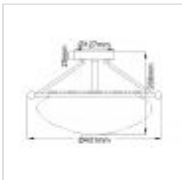

QN-BELLE-SF-BNB

Belle 3 Light Semi-Flush- Brushed Natural Brass

**DETAILS**

| | |
|-----------------------|--------------------------|
| FITTING HEIGHT | 266mm |
| GUARANTEE | General 2 Year Guarantee |
| FITTING HEIGHT | 266mm |
| GUARANTEE | General 2 Year Guarantee |

**PRODUCT DETAILS**

The distinctive shape of the decorative glass vessel gives this Belle 3 light semi flush ceiling light it's pretty style. Clear seeded glass combines with the clean Brushed Natural Brass arms, creating a style that works well in rooms with an updated traditional décor.