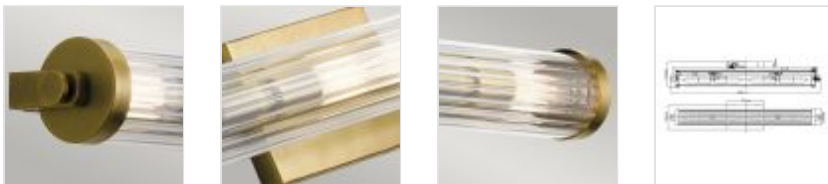

QN-AZORES4-NBR

Azores 4 Light Wall Light - Natural Brass

DETAILS	
WIDTH	691mm
FITTING HEIGHT	115mm
PROJECTION/DEPTH	115mm
GUARANTEE	General 2 Year Guarantee
WIDTH	691mm
FITTING HEIGHT	115mm
PROJECTION/DEPTH	115mm
GUARANTEE	General 2 Year Guarantee

PRODUCT DETAILS

A vintage-industrial inspired silhouette, the 24" linear vanity bath light from the Azores™ collection can fit your bath and vanity lighting needs. Accented with clear ribbed glass and capped Natural Brass finish, this cylindrically shaped fixture adjusts to the style and flow of your bath.