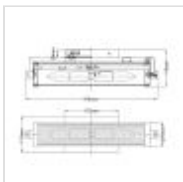

QN-AZORES2-PC

Azores 2 Light Wall Light - Polished Chrome

**DETAILS**

WIDTH	407mm
FITTING HEIGHT	115mm
PROJECTION/DEPTH	115mm
GUARANTEE	General 2 Year Guarantee
WIDTH	407mm
FITTING HEIGHT	115mm
PROJECTION/DEPTH	115mm
GUARANTEE	General 2 Year Guarantee

**PRODUCT DETAILS**

A vintage-industrial inspired silhouette, the 1-light wall sconce from the Azores™ collection can be mounted horizontally or vertically to fit your bath and vanity lighting needs. Accented with clear ribbed glass and capped Classic Pewter finish, this cylindrically shaped fixture adjusts to the style and flow of your bath.