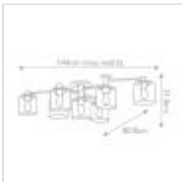

QN-AXEL7-HB

Axel 7 Light Semi-flush - Heritage Brass

DETAILS

WIDTH	1440mm (max Width)
FITTING HEIGHT	318mm
PROJECTION/DEPTH	808mm
GUARANTEE	General 2 Year Guarantee
WIDTH	1440mm (max Width)
FITTING HEIGHT	318mm
PROJECTION/DEPTH	808mm
GUARANTEE	General 2 Year Guarantee

**PRODUCT DETAILS**

Practicality never looked so sleek! Axel's low profile makes it the perfect solution for low ceilings in need of enhanced lighting. The seven-light fitting is mounted to the ceiling at three connection points and has articulating arms to allow for custom configurations, meaning you can get perfect lighting without having to sacrifice on style. Axel is available in a Heritage Brass finish.