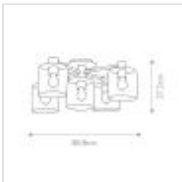

**QN-AXEL5-HB**

Axel 5 Light Semi-flush - Heritage Brass

**DETAILS**

<b>FITTING HEIGHT</b>	272mm
<b>GUARANTEE</b>	General 2 Year Guarantee
<b>FITTING HEIGHT</b>	272mm
<b>GUARANTEE</b>	General 2 Year Guarantee

**PRODUCT DETAILS**

Practicality never looked so sleek! Axel's low profile makes it the perfect solution for low ceilings in need of enhanced lighting. Axel is available in a Heritage Brass finish.