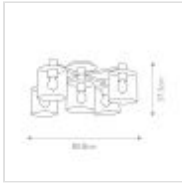

QN-AXEL5-BK

Axel 5 Light Semi-flush - Black with Heritage Brass

DETAILS	
FITTING HEIGHT	272mm
GUARANTEE	General 2 Year Guarantee
FITTING HEIGHT	272mm
GUARANTEE	General 2 Year Guarantee

PRODUCT DETAILS

Practicality never looked so sleek! Axel's low profile makes it the perfect solution for low ceilings in need of enhanced lighting. Axel is available in Black with Heritage Brass accents.