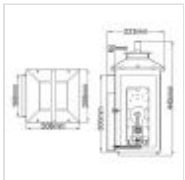

PRODUCT DETAILS

Classic and elegant, Atwater offers beauty and endurance. Constructed from a composite material and treated with an anti-fading agent, the high performance Painted Distressed Brass finish is resistant to rust and corrosion, so ideal for coastal locations. The updated design incorporates elegant accents, handle, and an inner clear seeded glass that creates a faux candle effect. IP44 rated.