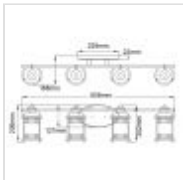

PRODUCT DETAILS

Ashland Bay offers a memorable nautical feel. For a vintage inspired look, the Natural Brass finish accentuates the beautiful clear seeded glass. Made to IP44 spec, this range is a great fit for bathroom use, and for an added ambiance, nothing compares to Ashland Bay.