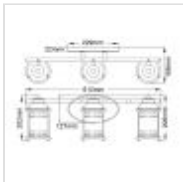

PRODUCT DETAILS

Ashland Bay offers a memorable nautical feel. For a vintage inspired look, the Natural Brass finish accentuates the beautiful clear seeded glass. Made to IP44 spec, this range is a great fit for bathroom use, and for an added ambiance, nothing compares to Ashland Bay.