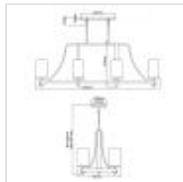

QN-ANGELO8-ISLE
 Angelo 8 Light Isle Chandelier - Distressed
 Weathered Oak & Slate Grey Metal

DETAILS	
WIDTH	1168mm
FITTING HEIGHT	423mm
PROJECTION/DEPTH	406mm
GUARANTEE	General 2 Year Guarantee
WIDTH	1168mm
FITTING HEIGHT	423mm
PROJECTION/DEPTH	406mm
GUARANTEE	General 2 Year Guarantee