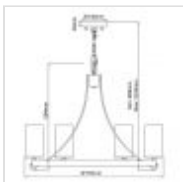

**QN-ANGELO6**  
 Angelo 6 Light Chandelier - Distressed  
 Weathered Oak & Slate Grey Metal

DETAILS	
FITTING HEIGHT	594mm
GUARANTEE	General 2 Year Guarantee
FITTING HEIGHT	594mm
GUARANTEE	General 2 Year Guarantee