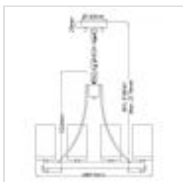

QN-ANGELO5
 Angelo 5 Light Chandelier - Distressed
 Weathered Oak & Slate Grey Metal

DETAILS	
FITTING HEIGHT	524mm
GUARANTEE	General 2 Year Guarantee
FITTING HEIGHT	524mm
GUARANTEE	General 2 Year Guarantee