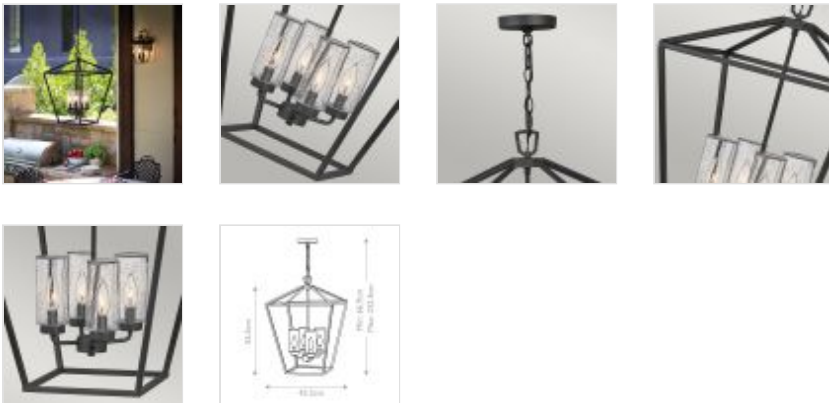

QN-ALFORD-PLACE-4P-MB

Alford Place 4 Light Outdoor Pendant - Museum Black

DETAILS	
FITTING HEIGHT	555mm
GUARANTEE	3 Year Anti Corrosion Guarantee
FITTING HEIGHT	555mm
GUARANTEE	3 Year Anti Corrosion Guarantee

**PRODUCT DETAILS**

The clean and classic design of Alford Place outdoor chandelier / pendant features a precision die-cast frame, paired with sealed glass shades, providing excellent illumination from all sides. IP44 rated.