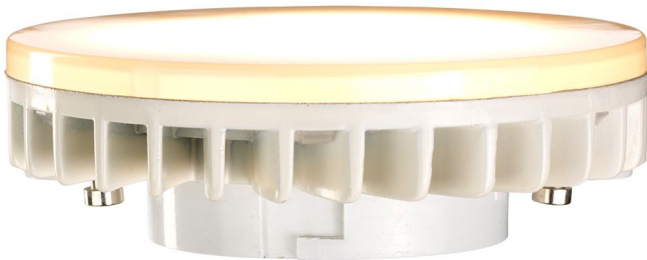

LP-GX53-LED5.7W

Litec GX53 LED Lamp - White Plastic

| DETAILS | |
|----------------|----------------------------------|
| WIDTH | 75mm |
| FITTING HEIGHT | 24mm |
| GUARANTEE | 2 Year Guarantee Against Failure |
| WIDTH | 75mm |
| FITTING HEIGHT | 24mm |
| GUARANTEE | 2 Year Guarantee Against Failure |

**PRODUCT DETAILS**

The Litec GX53 LED lamp has 5.7W, 600lm and 3000K. It is not dimmable.